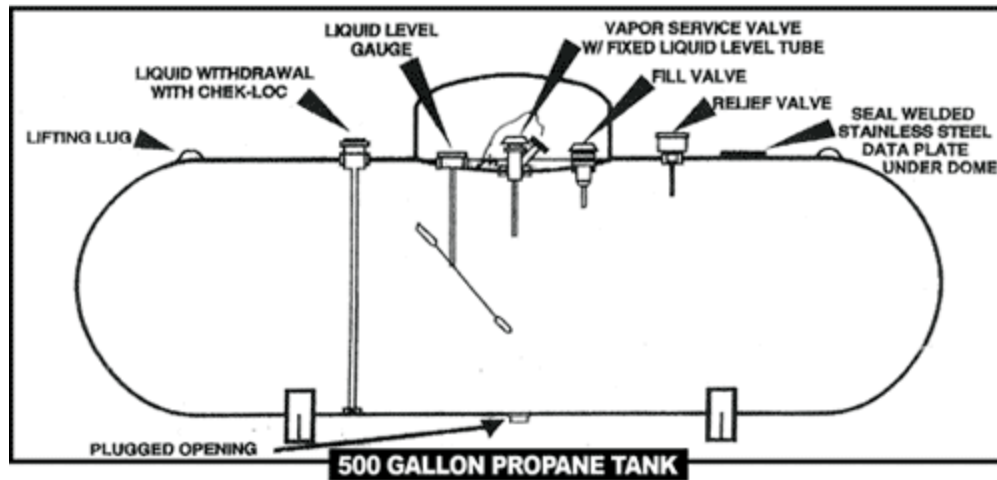

KNOW YOUR TANK AND CHECK IT

Tank Gauge Readout

FULL

When your gauge reads 82% or above your tank is considered full.

Check periodically until it is time to place a refill order

EMPTY

This is how your gauge appears when your tank is empty, a pressure test must be performed.

Gauge is located
under tank dome