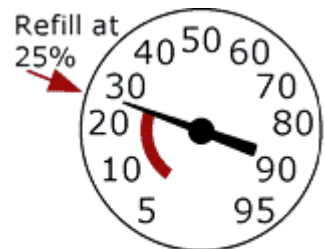

Will Call Customers and Contractors.....

You **MUST** call when your gauge is at **25%** or we cannot guarantee same day delivery.

- ❖ Reliance same day service is **\$75**, if after 5:00pm then its **\$125**
- ❖ Weekend and Holidays, same day service is **\$150**
- ❖ Minimum delivery fill or 250 gallons required on tanks larger than 124-gallons.

KNOW YOUR TANK AND CHECK IT

Tank Gauge Readout

FULL

When your gauge reads 82% or above your tank is considered full.

Check periodically until it is time to place a refill order

EMPTY

This is how your gauge appears when your tank is empty, a pressure test must be performed.

Do not let your tank get this low.

REORDER

When your tank is below 20% You are due for a propane delivery to avoid running your tank empty.

If Your Gauge Reads:	Number of Gallons Remaining			
	100-gal tank	250-gal tank	500-gal tank	1000-gal tank
80%	80	200	400	800
70%	70	175	350	700
60%	60	150	300	600
50%	50	125	250	500
40%	40	100	200	400
30%	30	75	150	300
IF GAUGE READS LESS THAN 25%, ORDER GAS NOW!				
20%	20	50	100	200
10%	10	25	50	100